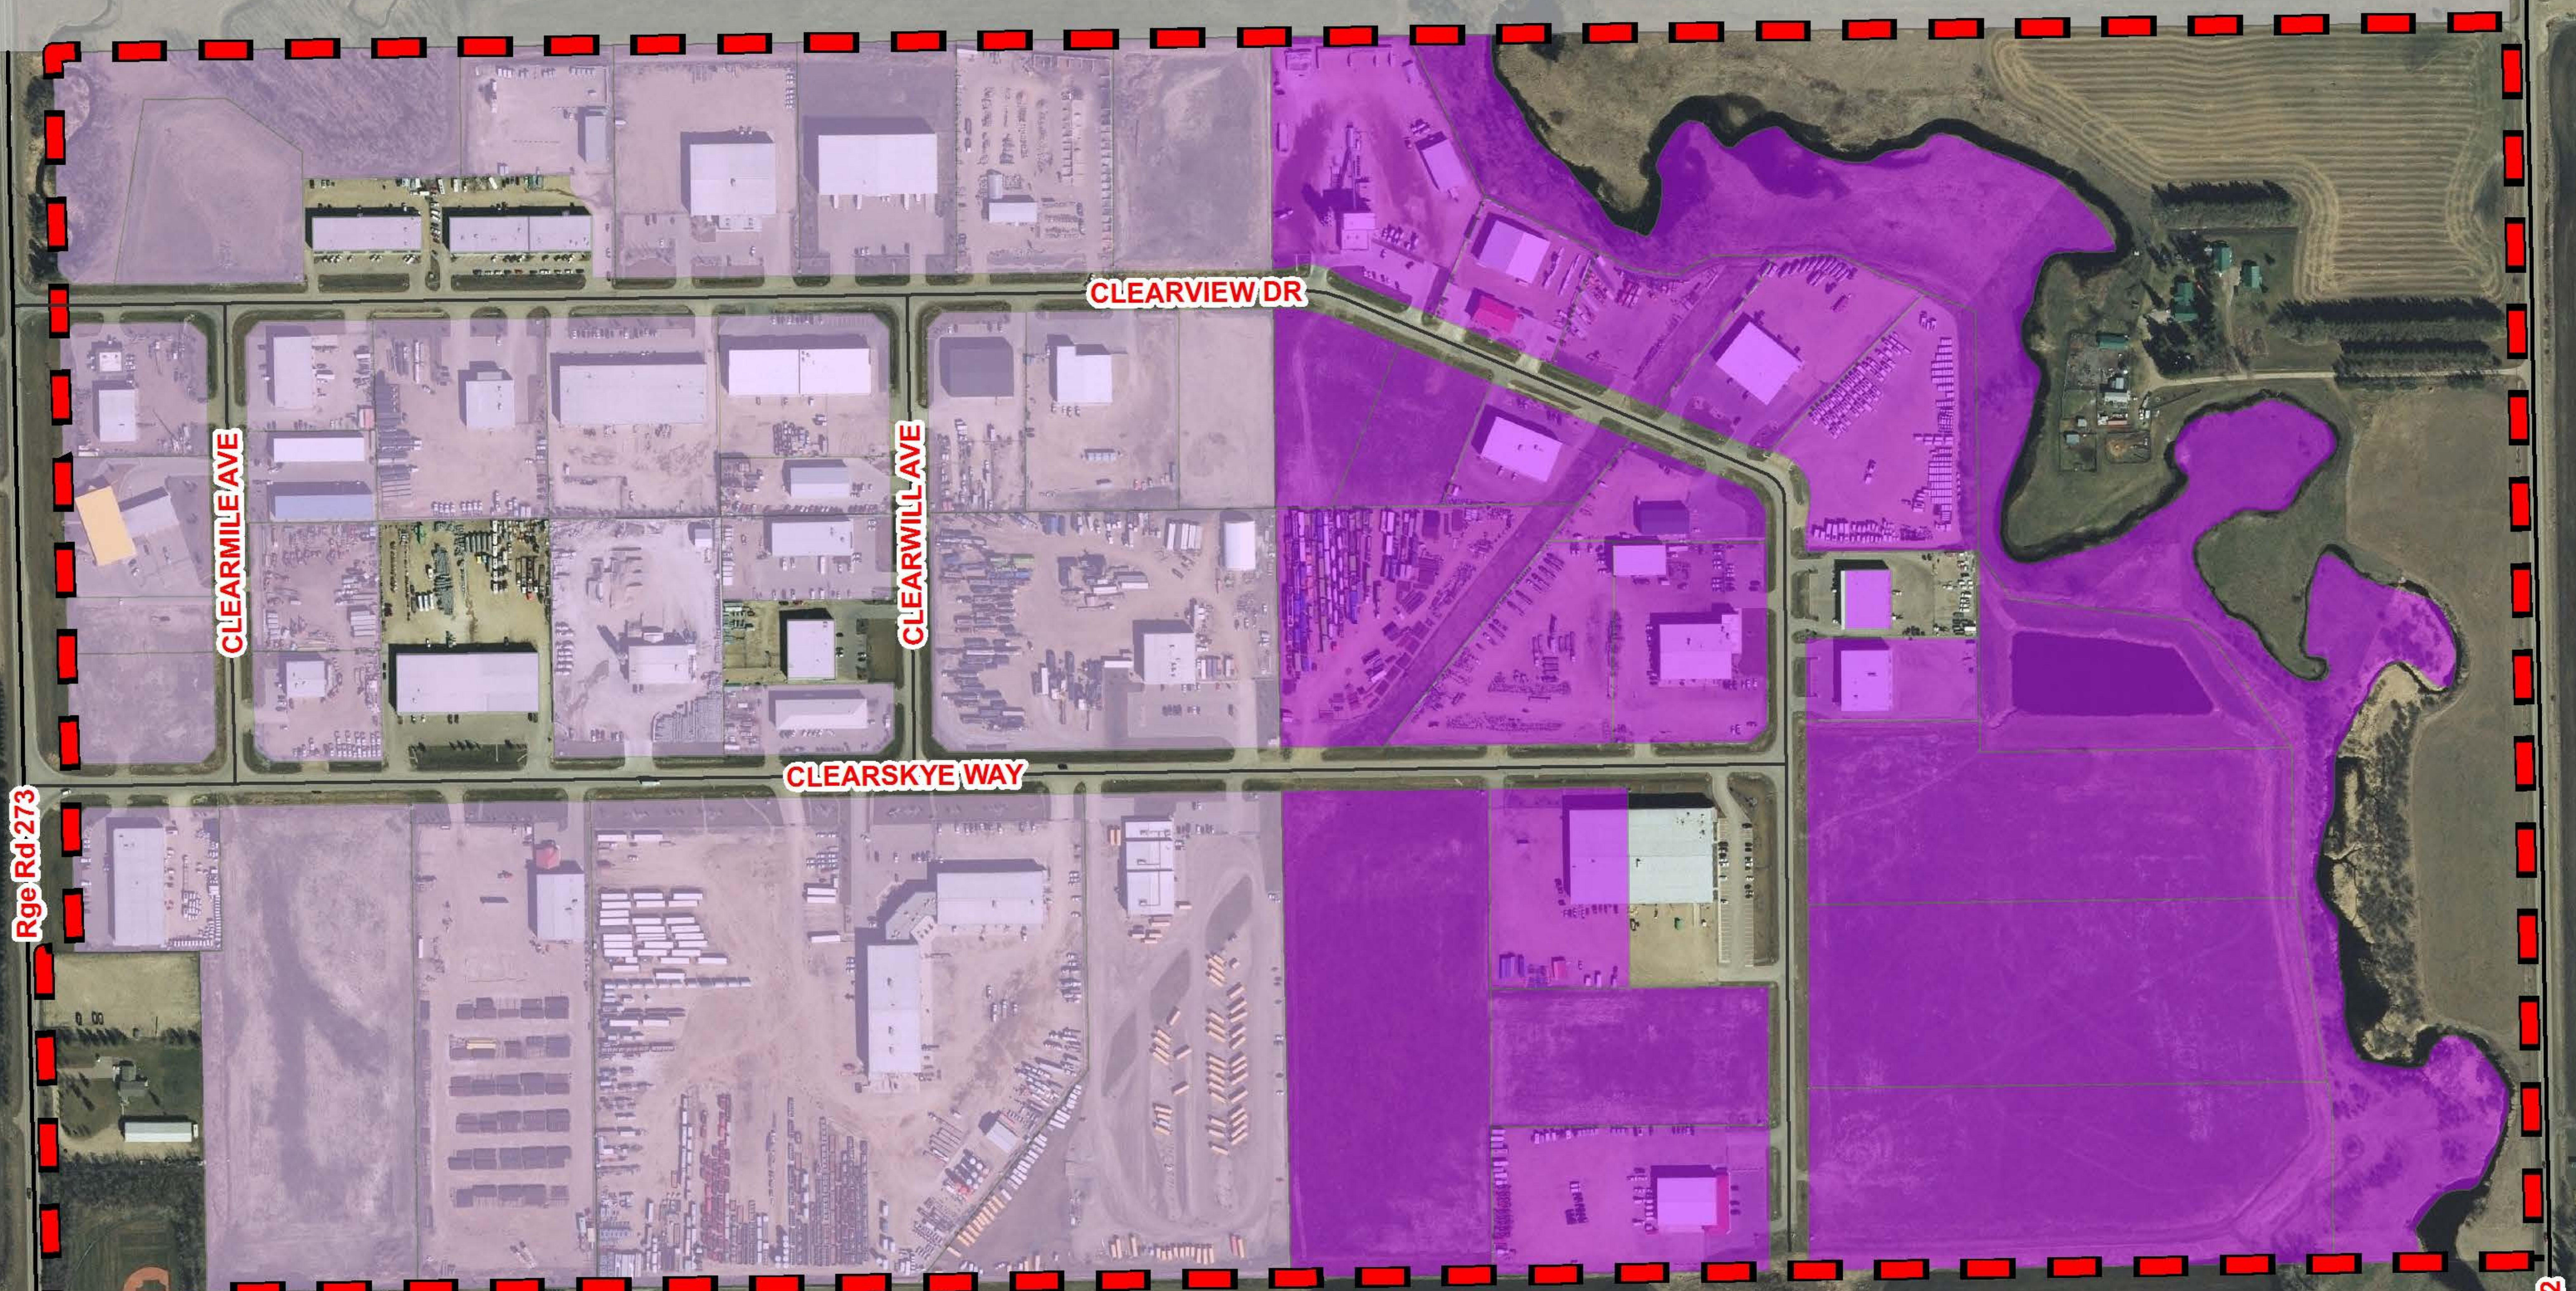

Red Deer

Rge Rd 273

CLEARMILE AVE

CLEARWILL AVE

CLEARVIEW DR

CLEARSKYE WAY

MCCOY DR

Zoning

- AG - Agriculture District
- BSI - Business Service Industrial
- MI - Medium Industrial District
- PS - Public Services District

72